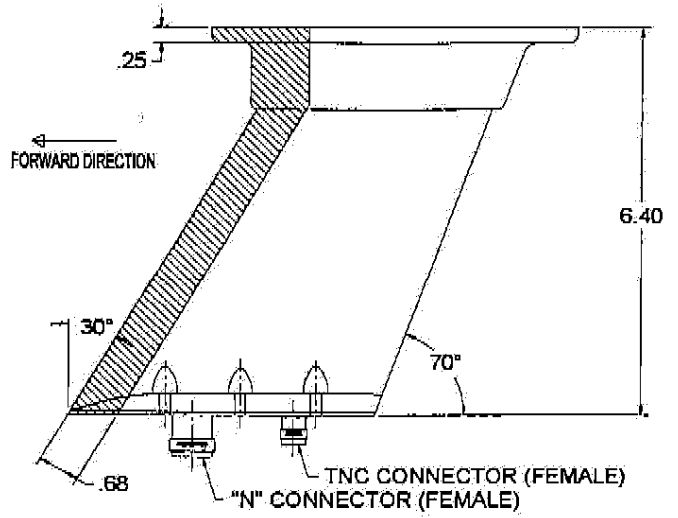

6.8 **Low Profile Antenna**

Figure 6.24 Low Profile Antenna (Head On View)

Figure 6.25 Low Profile Antenna (Side View)

Figure 6.26 Low Profile Antenna (Top View)

Figure 6.27 Low Profile Antenna Mounting Interface

Notes:

Frequency	824-894 MHZ	Air Mode	824-894 MHZ	Ground Mode
Impedance	50 Ohms	Air Mode	50 Ohms	50 Ohms
VSWR	2.5:1 MAX	Horizontal	2.5:1 MAX	Vertical
Power Handling	≤ 1 Watt CW	Horizontal	≤ 1 Watt CW	≤ 5 Watt CW
Airspeed Rating:	555 knots IAS @ 10,000 ft ASL	Weight	5 1.1 lbs	