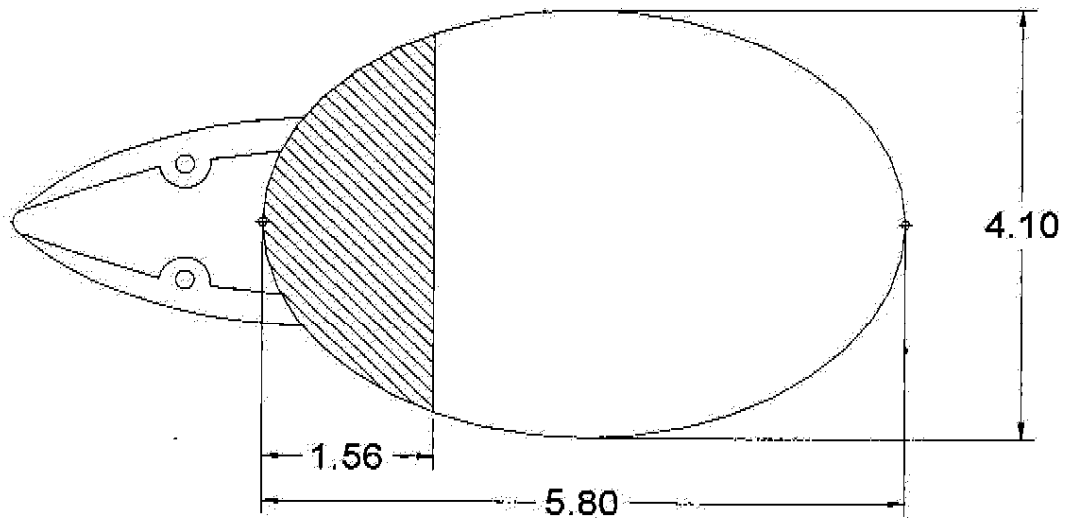

6.8 **Low Profile Antenna**

Figure 6.24 Low Profile Antenna (Head On View)

Figure 6.25 Low Profile Antenna (Side View)

Figure 6.26 Low Profile Antenna (Top View)

Figure 6.27 Low Profile Antenna Mounting Interface

Notes:

Frequency	824-894 MHZ	Air Mode	824-894 MHZ	Ground Mode
Impedance	50 Ohms	Air Mode	50 Ohms	50 Ohms
VSWR	2.5:1 MAX	Horizontal	2.5:1 MAX	Vertical
Power Handling	≤ 1 Watt CW	Horizontal	≤ 1 Watt CW	≤ 5 Watt CW
Airspeed Rating:	555 knots IAS @ 10,000 ft ASL	Weight	5 1.1 lbs	