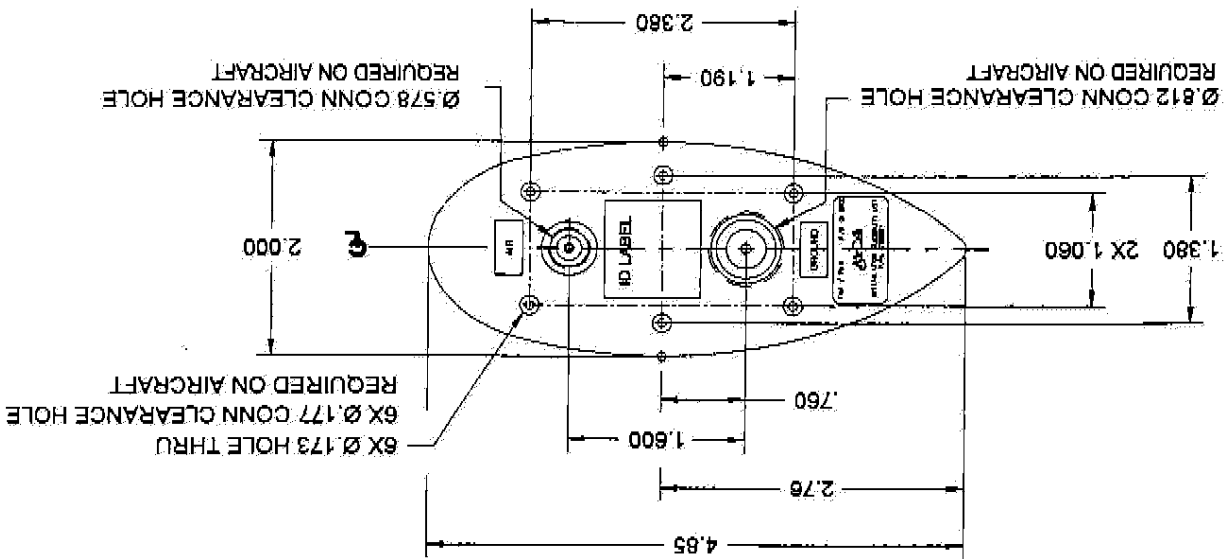

6.8 **Low Profile Antenna**

Figure 6.24 Low Profile Antenna (Head On View)

Figure 6.25 Low Profile Antenna (Side View)

Figure 6.26 Low Profile Antenna (Top View)

Figure 6.27 Low Profile Antenna Mounting Interface

Notes:

Frequency	824-894 MHZ	Air Mode	824-894 MHZ	Ground Mode
Impedance	50 Ohms	Air Mode	50 Ohms	50 Ohms
VSWR	2.5:1 MAX	Horizontal	2.5:1 MAX	Vertical
Power Handling	≤ 1 Watt CW	Horizontal	≤ 1 Watt CW	≤ 5 Watt CW
Airspeed Rating:	555 knots IAS @ 10,000 ft ASL	Weight	5 1.1 lbs	