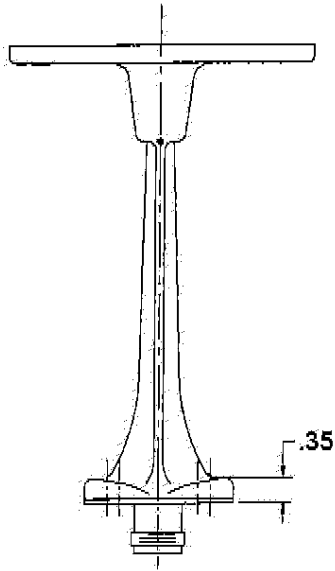

6.8 **Low Profile Antenna**

Figure 6.24 Low Profile Antenna (Head On View)

Figure 6.25 Low Profile Antenna (Side View)

Figure 6.26 Low Profile Antenna (Top View)

Figure 6.27 Low Profile Antenna Mounting Interface

Notes:

Frequency	824-894 MHZ	Air Mode	824-894 MHZ	Ground Mode
Impedance	50 Ohms	Air Mode	50 Ohms	50 Ohms
VSWR	2.5:1 MAX	Horizontal	2.5:1 MAX	Vertical
Power Handling	≤ 1 Watt CW	Horizontal	≤ 1 Watt CW	≤ 5 Watt CW
Airspeed Rating:	555 knots IAS @ 10,000 ft ASL	Weight	5 1.1 lbs	